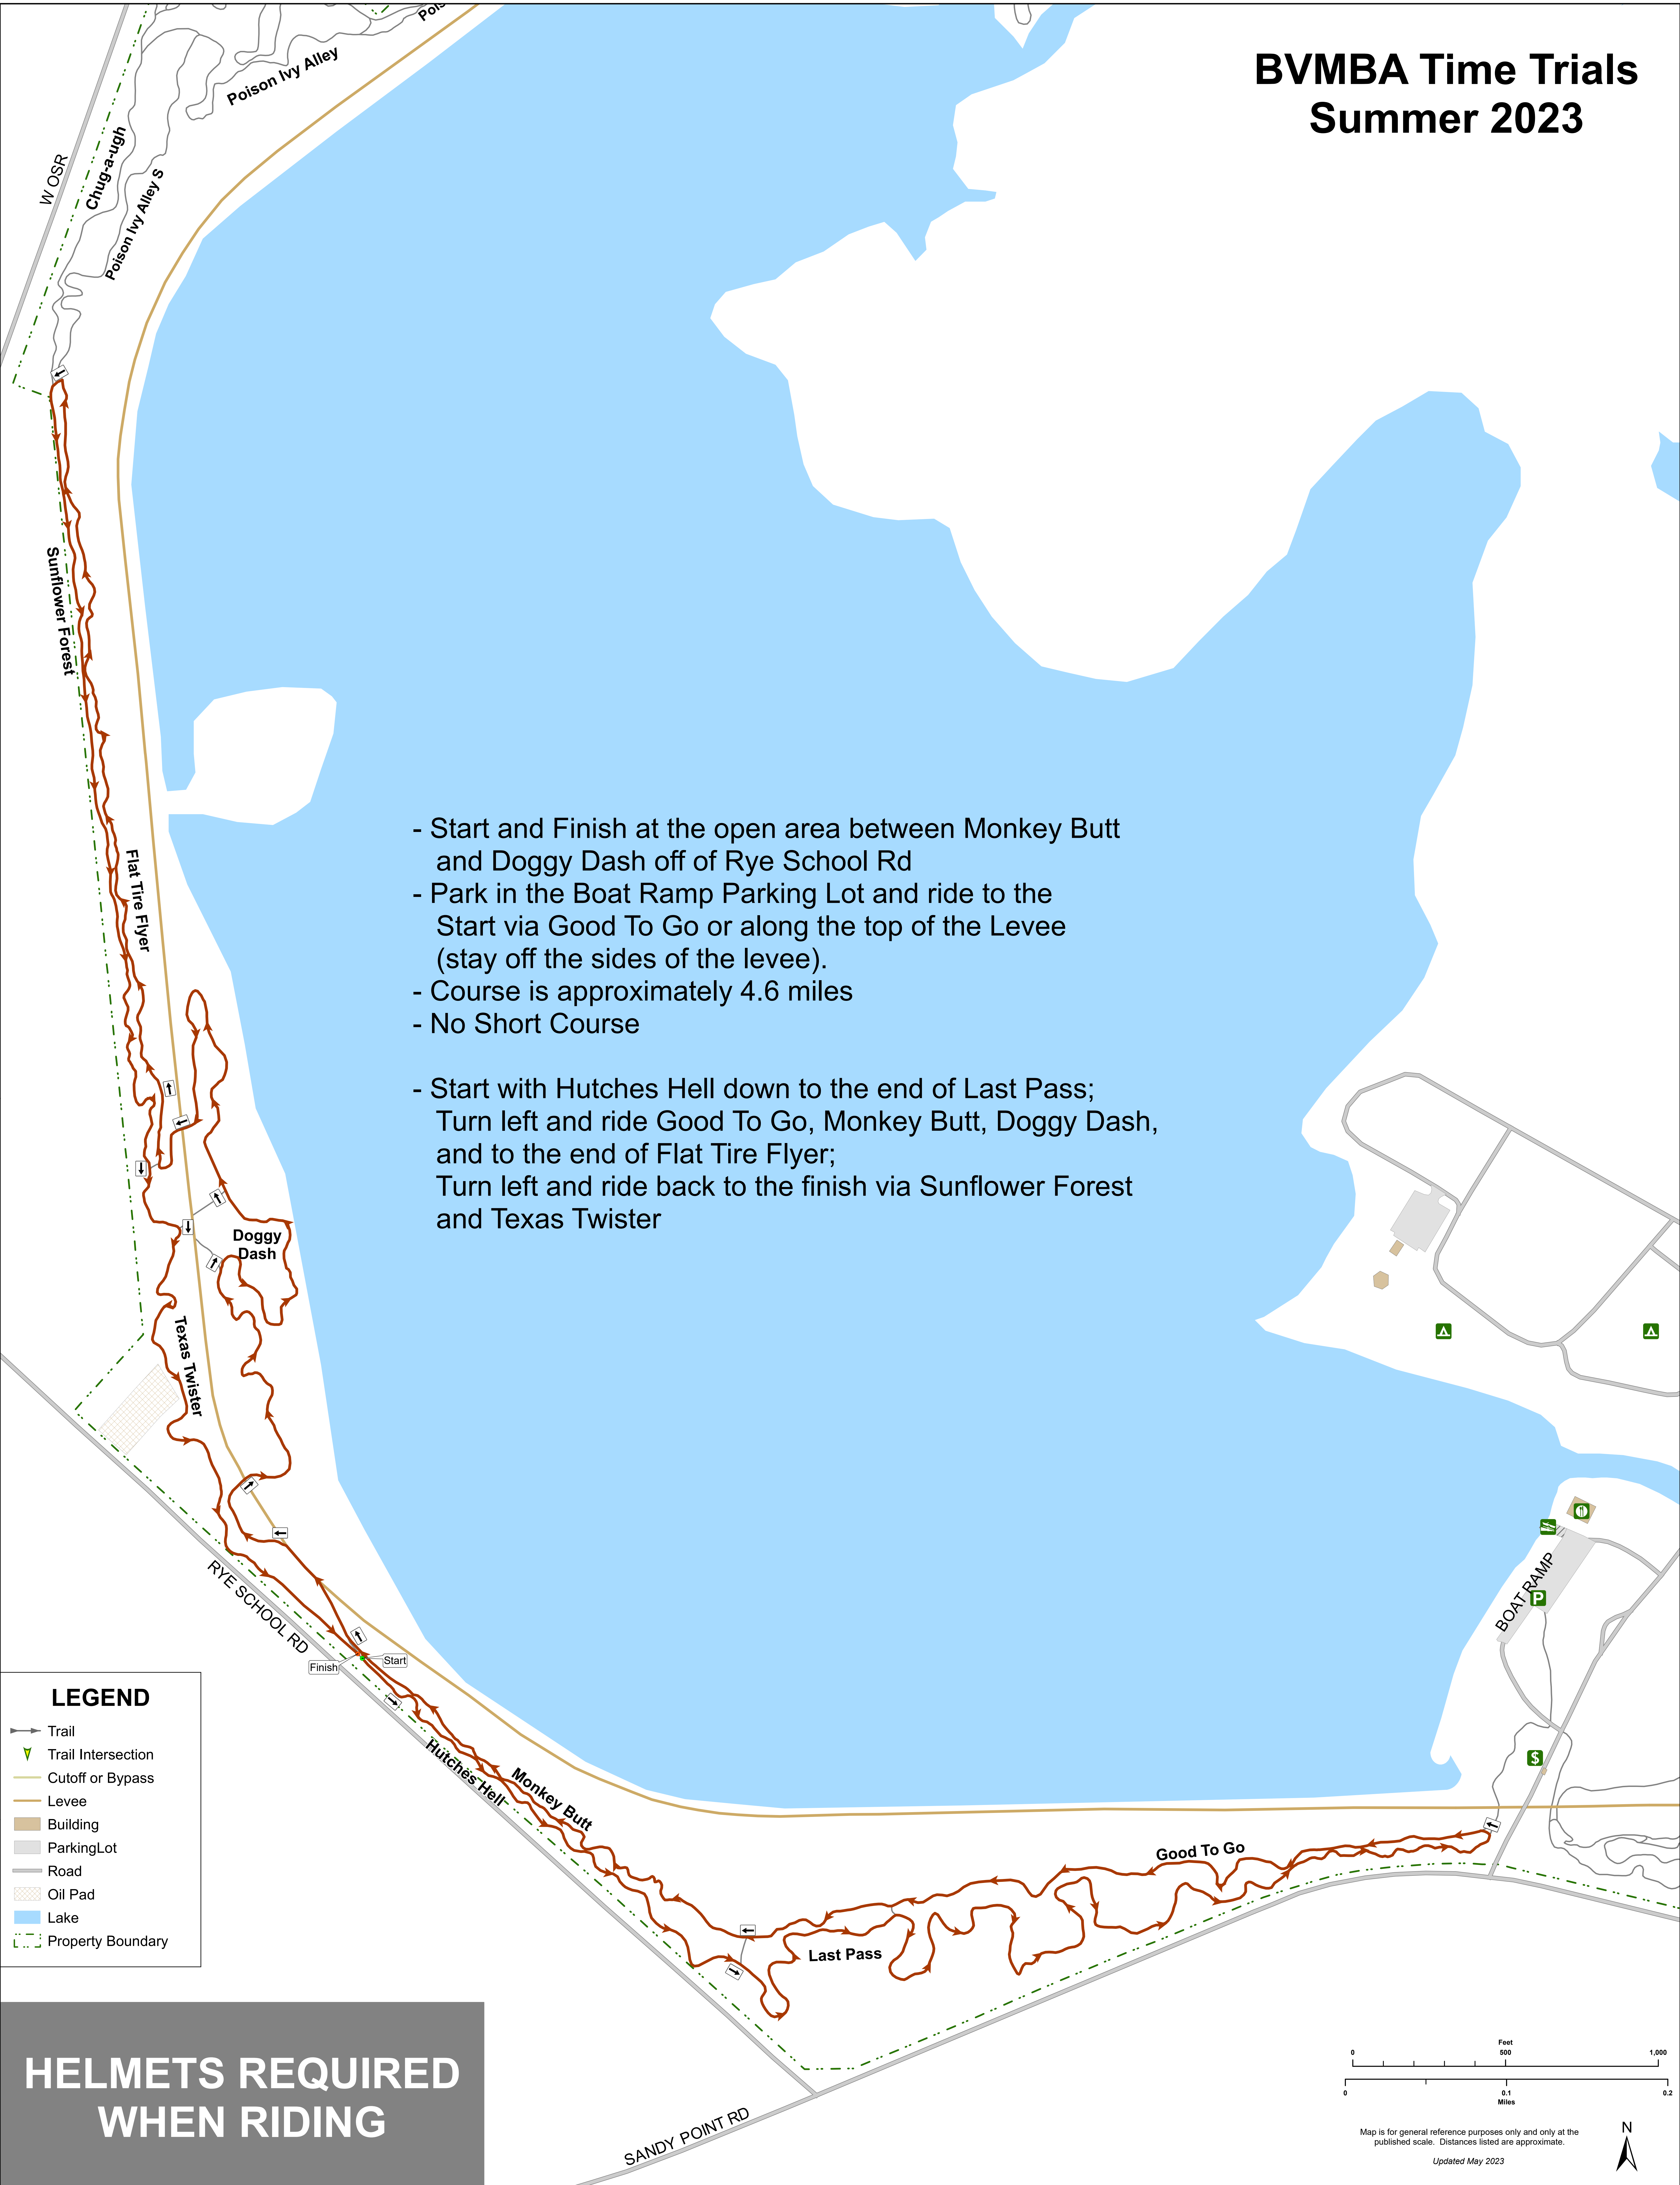

BVMBA Time Trials Summer 2023

- Start and Finish at the open area between Monkey Butt and Doggy Dash off of Rye School Rd
- Park in the Boat Ramp Parking Lot and ride to the Start via Good To Go or along the top of the Levee (stay off the sides of the levee).
- Course is approximately 4.6 miles
- No Short Course
- Start with Hutches Hell down to the end of Last Pass; Turn left and ride Good To Go, Monkey Butt, Doggy Dash, and to the end of Flat Tire Flyer; Turn left and ride back to the finish via Sunflower Forest and Texas Twister

LEGEND

- Trail
- Trail Intersection
- Cutoff or Bypass
- Levee
- Building
- Parking Lot
- Road
- Oil Pad
- Lake
- Property Boundary

**HELMETS REQUIRED
WHEN RIDING**

0 500 1,000
0 0.1 0.2
Feet
Miles

Map is for general reference purposes only and only at the published scale. Distances listed are approximate.
Updated May 2023